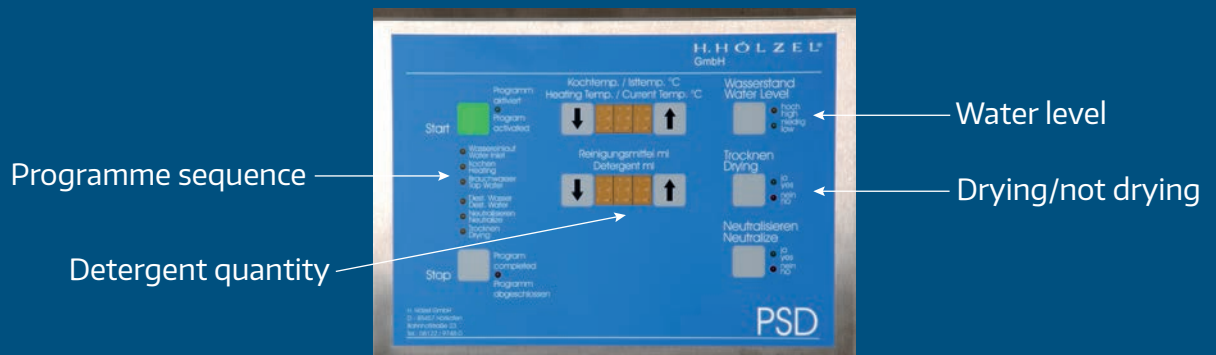

ADVANTAGES

- Fully automatic cleaning programme
- Environmentally friendly thanks to adjustable water level
- Automatic dispensing of detergent (liquid)
- Adjustable detergent quantity
- Adjustable cleaning temperature
- Compatible with two types of water (deionised and tap water)
- Option to dry or not to dry
- Programme progress monitor